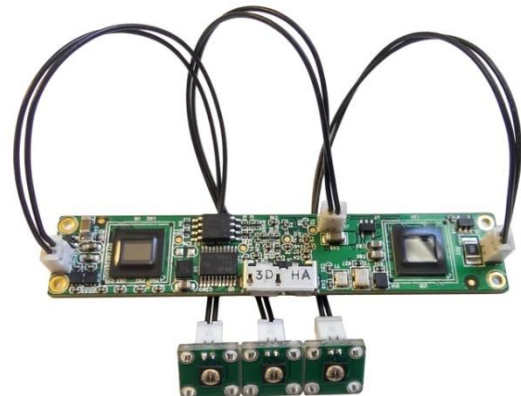

Leopard Imaging Inc.

1130 Cadillac Ct., Milpitas, CA 95035, USA
Phone: +1-408-263-0988
Fax: +1-408-217-1960
Email: sales@leopardimaging.com
Website: www.leopardimaging.com
www.leopard-security.com