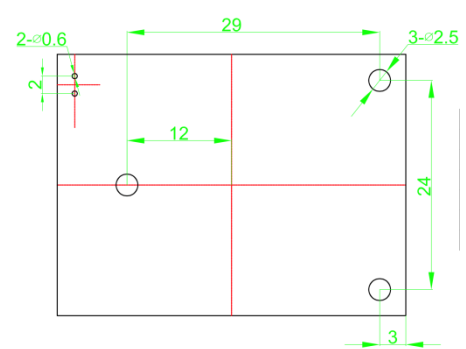

Interface (SM05B-SRSS-TB)

5 Pin USB Connector (SM05B-SRSS-TB)	
Pin No.	Name
1	USB_5V
2	USB_DM
3	USB_DP
4	NC
5	Shield_Ground

Lens Specification

- Focusing Range Capability: 10cm to infinity
- Focal Length: 3.37 mm
- F Number: 2.8
- Fov (H): 65 °
- TV Distortion: < 1%
- Support Auto Focus
- Sensor: OV5640

Dimensions

Top View

Side View

Bottom View

Leopard Imaging Inc.

1130 Cadillac Ct., Milpitas, CA 95035, USA
 Phone: +1-408-263-0988
 Fax: +1-408-217-1960
 Email: sales@leopardimaging.com
 Website: www.leopardimaging.com
 www.leopard-security.com

Specification

General Behavior	
Video Resolution @ Frame rate	2592 x 1944 YUV @ 2 fps 2048 x 1536 YUV @ 2 fps 1920 x 960 YUV @ 7.5 fps 1024 x 768 YUV @ 12 fps 800 x 600 YUV @ 23 fps 640 x 480 YUV @ 30 fps 320 x 240 YUV @ 30 fps 160 x 120 YUV @ 30 fps 2592 x 1944 MJPEG @ 15 fps 2048 x 1536 MJPEG @ 15 fps 1920 x 1080 MJPEG @ 10 fps 1600 x 1200 MJPEG @ 10 fps 1280 x 960 MJPEG @ 30 fps 1280 x 720 MJPEG @ 30 fps 1024 x 768 MJPEG @ 30 fps 800 x 600 MJPEG @ 30 fps 640 x 480 MJPEG @ 30 fps 320 x 240 MJPEG @ 30 fps
Adjustment	The following can be adjusted manually: Brightness, Contrast, Hue, Saturation, Sharpness, Gamma, White Balance (default: Auto), Backlight Comp, Gain, Focus (Auto only) Exposure (default: Auto).
Interface (Optical)	
Sensor specification	OmniVision OV5640 5M sensor
Shutter	Rolling
Format	1/4"
Resolution	H:2592, V:1944
Pixel size	H:1.4 um, V: 1.4 um
Interface (Electrical)	
Interface	USB 2.0
Current consumption	Approx. 190 mA at 5 VDC
Interface (Mechanical)	
Dimensions	L: 40 mm, W: 30 mm, H: 5.7 mm
Mass	2 g
Environmental	
Max. temperature (operation)	0 °C ~ 50 °C (32 °F~ 122 °F)
Max. temperature (storage)	-20 °C ~ 80 °C (-4 °F~176 °F)
Max. humidity (operation)	20 % ~ 80 %, relative, non-condensing
Max. humidity (storage)	20 % ~ 80 %, relative, non-condensing