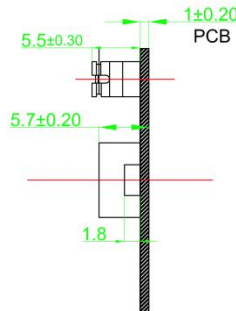

Interface (SM05B-SRSS-TB)

5 Pin USB Connector (SM05B-SRSS-TB)	
Pin No.	Name
1	USB_5V
2	USB_DM
3	USB_DP
4	NC
5	Shield_Ground

Lens Specification

- Focusing Range Capability: 10cm to infinity
- Focal Length: 3.37 mm
- F Number: 2.8
- Fov (H): 65 °
- TV Distortion: < 1%
- Support Auto Focus
- Sensor: OV5640

Dimensions

Top View

Side View

Bottom View

Leopard Imaging Inc.

1130 Cadillac Ct., Milpitas, CA 95035, USA
 Phone: +1-408-263-0988
 Fax: +1-408-217-1960
 Email: sales@leopardimaging.com
 Website: www.leopardimaging.com
 www.leopard-security.com

Specification

General Behavior	
Video Resolution @ Frame rate	2592 x 1944 YUV @ 2 fps 2048 x 1536 YUV @ 2 fps 1920 x 960 YUV @ 7.5 fps 1024 x 768 YUV @ 12 fps 800 x 600 YUV @ 23 fps 640 x 480 YUV @ 30 fps 320 x 240 YUV @ 30 fps 160 x 120 YUV @ 30 fps 2592 x 1944 MJPEG @ 15 fps 2048 x 1536 MJPEG @ 15 fps 1920 x 1080 MJPEG @ 10 fps 1600 x 1200 MJPEG @ 10 fps 1280 x 960 MJPEG @ 30 fps 1280 x 720 MJPEG @ 30 fps 1024 x 768 MJPEG @ 30 fps 800 x 600 MJPEG @ 30 fps 640 x 480 MJPEG @ 30 fps 320 x 240 MJPEG @ 30 fps
Adjustment	The following can be adjusted manually: Brightness, Contrast, Hue, Saturation, Sharpness, Gamma, White Balance (default: Auto), Backlight Comp, Gain, Focus (Auto only) Exposure (default: Auto).
Interface (Optical)	
Sensor specification	OmniVision OV5640 5M sensor
Shutter	Rolling
Format	1/4"
Resolution	H:2592, V:1944
Pixel size	H:1.4 um, V: 1.4 um
Interface (Electrical)	
Interface	USB 2.0
Current consumption	Approx. 190 mA at 5 VDC
Interface (Mechanical)	
Dimensions	L: 40 mm, W: 30 mm, H: 5.7 mm
Mass	2 g
Environmental	
Max. temperature (operation)	0 °C ~ 50 °C (32 °F~ 122 °F)
Max. temperature (storage)	-20 °C ~ 80 °C (-4 °F~176 °F)
Max. humidity (operation)	20 % ~ 80 %, relative, non-condensing
Max. humidity (storage)	20 % ~ 80 %, relative, non-condensing