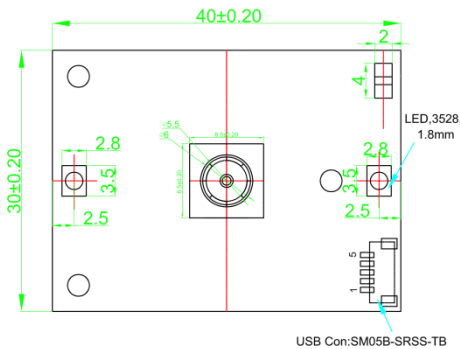

Dimensions

Top View