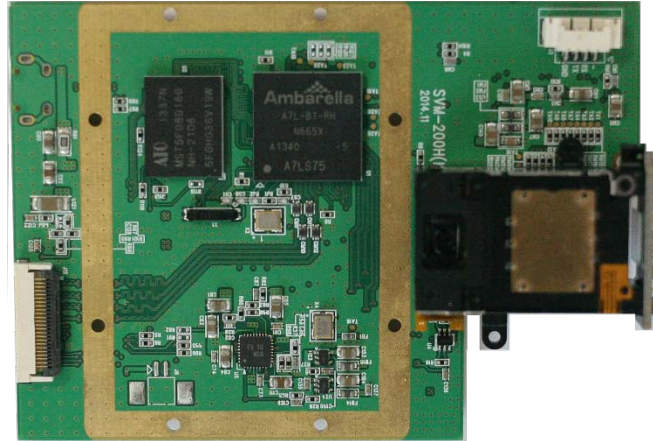

EEM001-HDMI Specification

*** EEM001-HDMI**

- FULL HD Optical 3xZoom and Digital 10xZoom Total 15xZoom
SMART FOCUS HDMI vision Camera

EEM012-HDMI is an HDMI vision camera . With its compact design.

Key Features

- Uncompressed high quality FULL HD video with 60 frame rate
- Supported DIS(Digital Image Stabilizer)System
- Fast Auto Focus with continuous tracking
- Patented intelligent IR protection technology
- Contrast Enhancement (Local Exposure),Adaptive Contrast Enhancer(ACE)
- AWB(Automatic White Balance)
- AE(Automatic Exposure)
- BLC(Back Light Compensation)
- DFC(Defective Pixel Correction) on the fly
- Remote lens control via standard controller (RS232)
- HD video transmission up to 100M
- Aptina 1/3.2" AR0330 CMOS sensor, 2Megapixel, SoC Chip is Ambarella A7LS
- Up to 1920X1080 60f resolution
- Built-in DC Auto Iris with IR cut Filter conversion system
- Composite video output for instant camera test or for conventional use with SD DVR
- 2D/3D DNR (Digital Noise Reduction), Optical zoom , Digital zoom, Wide Dynamic Range(WDR)
- DC12V

EEM001-HDMI Specification

Specification for Camera

MODEL	EEM001-HDMI
Sensor Device	Aptina 1/3.2" progressive scan CMOS, 2Megapixel
Total Pixels	1945(H) x 1109(V) 2.16 Megapixel
Effective Pixels	1945(H) x 1097(V) 2.13 Megapixel
Scanning System	Progressive Scan
Horizontal	800TVL
S/N Ratio	More than 50dB (AGC Off)
Shutter Speed	1/30s Default,(Long Exposure Mode, ~1Sec)
Video Output	1280 x 720 60F, 1920 x 1080 30F, 1920 x 1080 60P (Mode Select)
Digital Output	HDMI
Day & Night	IR CUT Filter Conversion System
Serial Port	RS232
Lens Control	Motorized Lens Control by stepping Motor. (Simplified Adjustment)
Power Source	DC 12V
Ambient Temperature	-10°C ~ 50°C